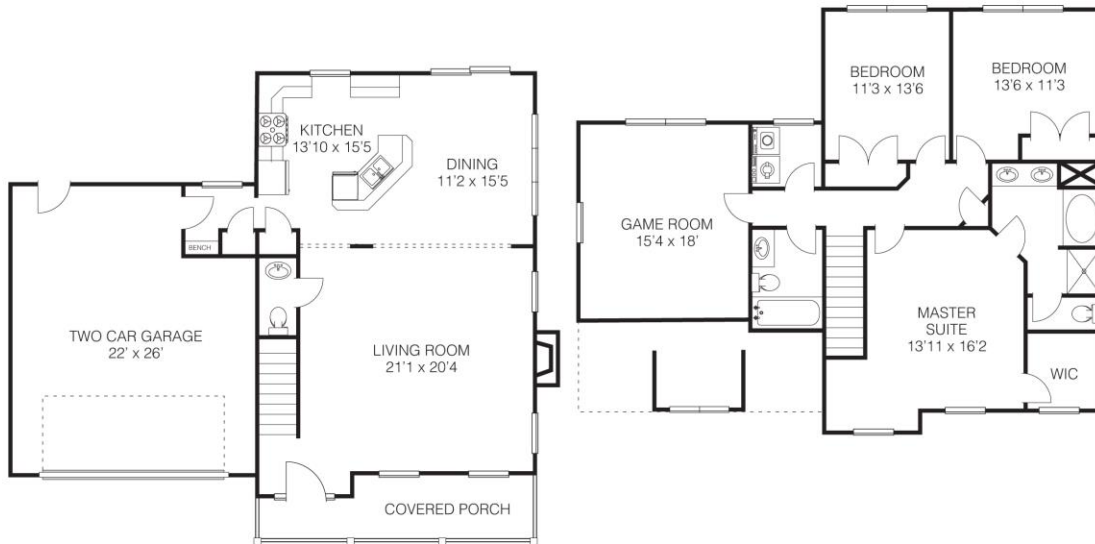

# The Sophia

2,264 total heated sq. ft.

 **Wellman's**  
Construction, Inc.

 Artist's representation only. Plans may differ depending on the modifications performed by the builder. May vary from these drawings.